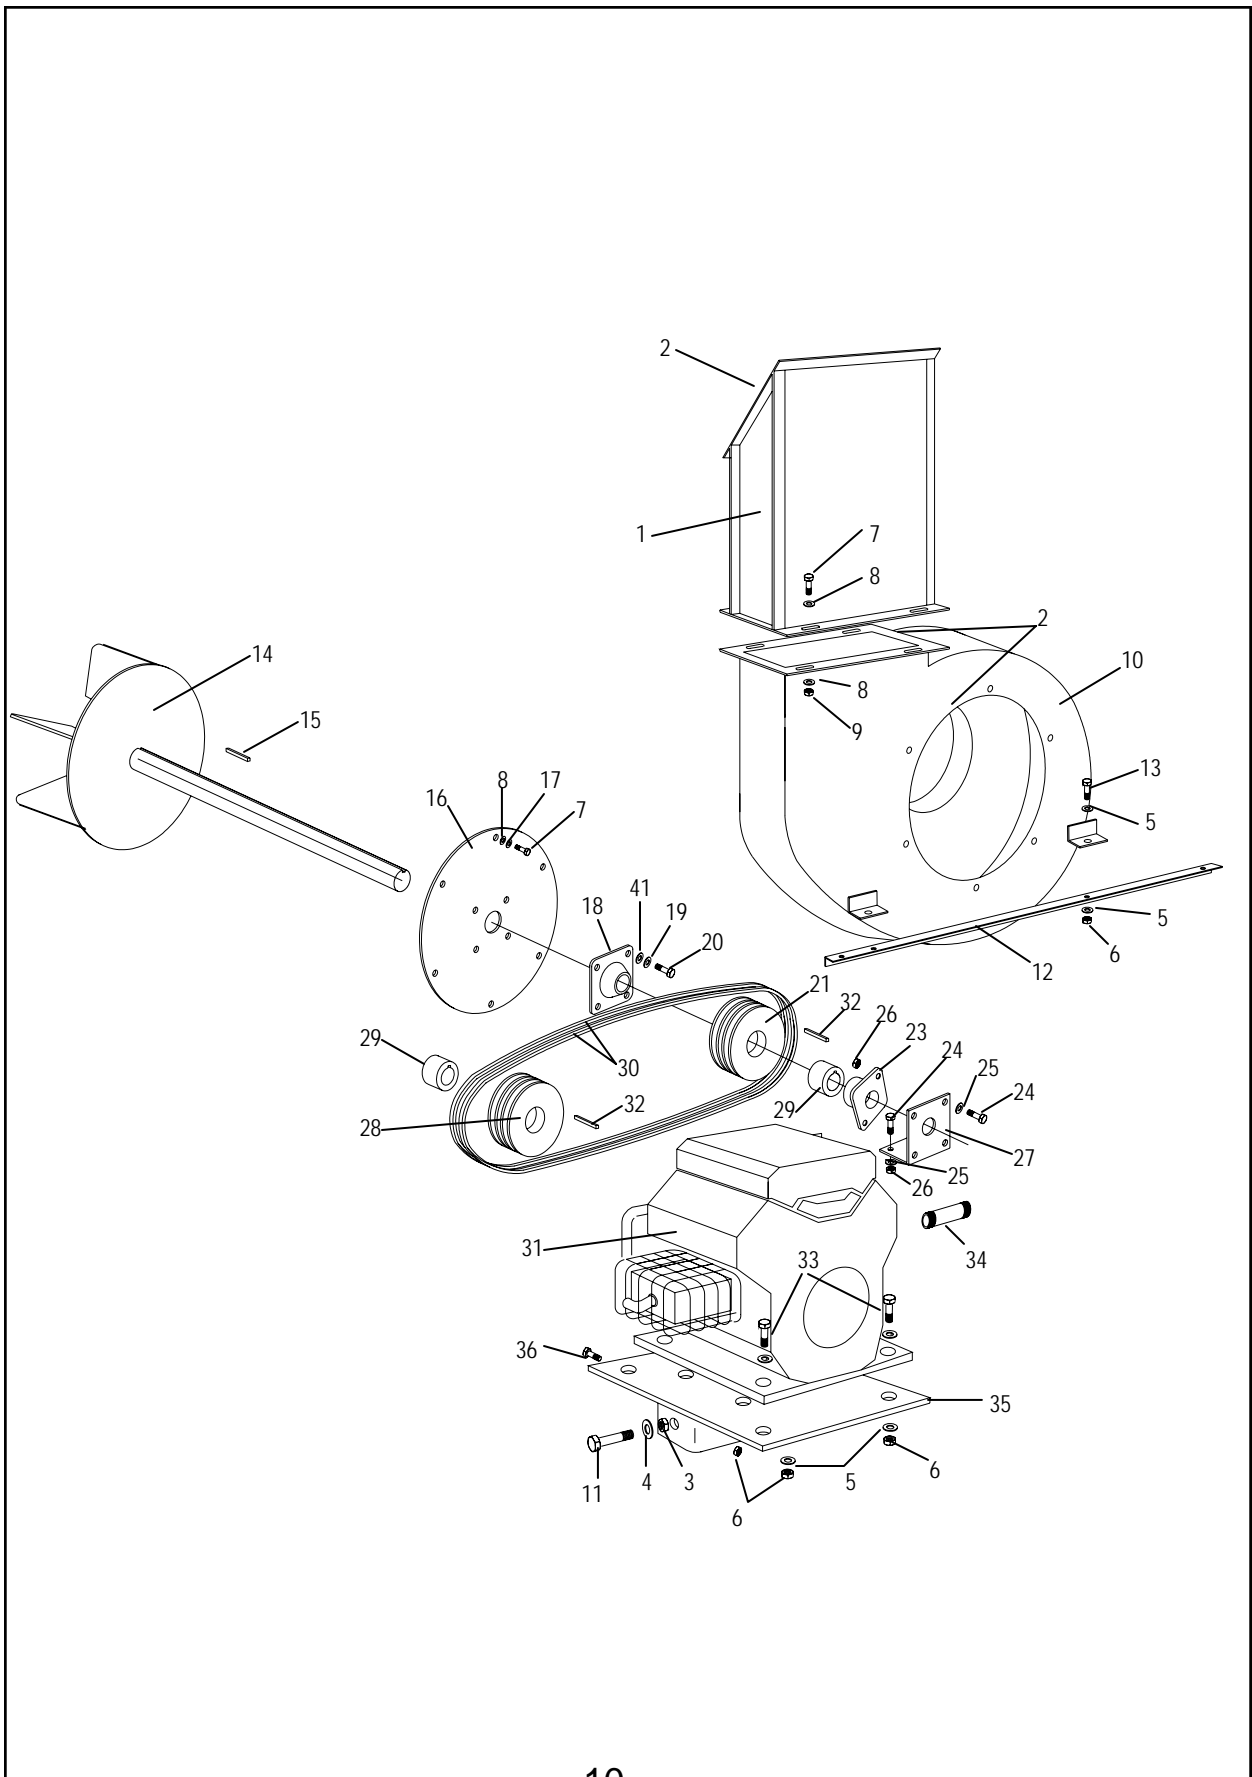

078601

077710

Decals

Trailer Frame and Wheels

REF. NO.	PART NO.	QTY.	DESCRIPTION
1	09270600	1	Trailer Weldment
2	09200100	1	Hitch Pin
3	50022588	1	Jack
4	04200200	1	Tongue Weldment
5	20166	1	Cotter Pin 1/8" x 1-1/4"
6	50022632	1	Seal
7	170	2	Bearing Cup L44610
8	50022631	1	Hub
9	22	2	Bearing Cone L44643
10	50019662	1	Keyed Washer 3/4"
11	120	1	Castle Nut 3/4"-16
12	50022633	1	Dust Cap
13	50019920	1	Tire and Wheel Assembly (Highway)
14	50022095	1	Hub Assembly

Hopper

REF. NO.	PART NO.	QTY.	DESCRIPTION
1	04204500	1	Grid Weldment
2	04204400	1	Single Screen
3	20011	2	HHCS 5/16"-16 x 1-1/2" G5
4	20568	10	Flatwasher 5/16"
5	04204600	2	Screen Door Spacer
6	446	6	Lock Nut 5/16"-16
7	15829	3	Flatwasher 1/2"
8	04204900	2	Filter Door Linkage
9	04205500	1	Screen Door Weldment
10	04204700	1	Filter Door Latch—Right Hand
	04204800	1	Filter Door Latch—Left Hand
11	01330300	2	Clevis Pin
12	06117100	4	Machine Screw .31"-18 x 1"
13	44094	3	HHCS 1/2"-13 x 1-1/4" G5
14		A/R	Gasket Material for Hopper Door
15	15554	3	Lock Nut 1/2"-13
16	04203800	2	Hopper Brace
17	04203000	1	Hopper
18	21020406	2	Cotter Pin .12 x .75
19	04204100	2	Spring
20	04204200	4	1/4" Quick Link
21	04203100	1	Hopper Door Weldment
22	20034	4	HHCS 3/8"-16 x 1" G5
23	15830	6	Flatwasher 3/8"
24	06529600	4	Lock Nut 3/8"-16

Scoop

REF. NO.	PART NO.	QTY.	DESCRIPTION
1	042003300	1	Stabilizer Brace
2	1161212	1	HHCS 3/8"-16 x 1-1/4"
3	15830	3	Flatwasher 3/8"
4	04200900	1	Scoop Side Cover
5	04200800	1	Scoop Weldment
6	8151600	1	Hex Nut 1/2"-13
7	15829	1	Flatwasher 1/2"
8	04202900	A/R	Flex Hose
9	06943500	2	Clamp, Hose 13"
10	04205800	1	J-Bolt
11	06529600	1	3/8"-16
12	20034	18	HHCS 3/8"-16 x 1" G5
13	04203700	2	End Bolting Strip
14	04205600	2	Flex Skirt End Cap
15	06536400	1	Lock Nut 7/16"-14
16	04203500	1	Flex Skirt -Front
	04205700	1	Flex Skirt - Rear
17	04204200	1	Scoop Lift Weldment
18	44614	1	HHCS 7/16"-14 x 1-1/4" G5
19	04201000	1	Retainer Strip
20	44618	2	Flatwasher 1/2"
21	04205000	1	10 Link 1/4" Chain