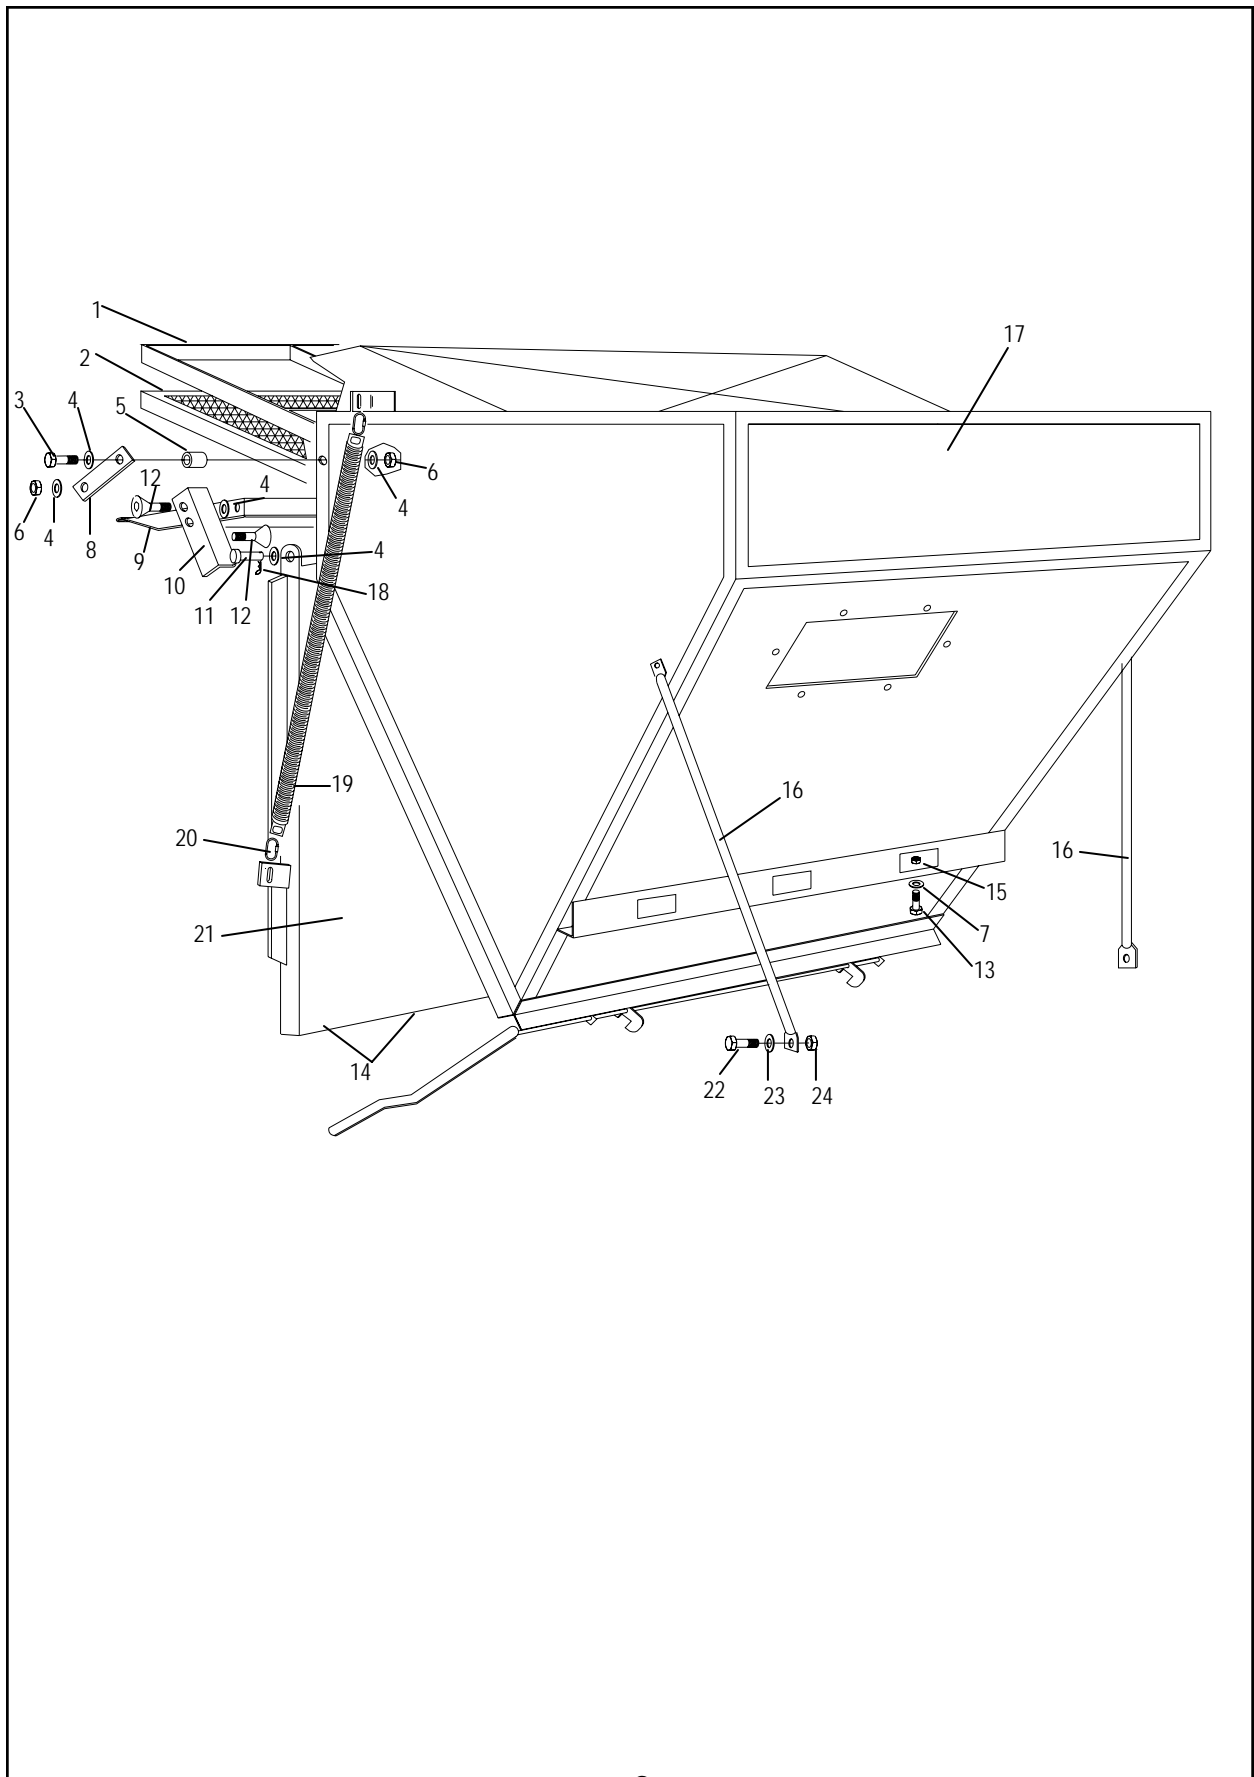

078601

077710

Decals

Trailer Frame and Wheels

REF. NO.	PART NO.	QTY.	DESCRIPTION
1	09270600	1	Trailer Weldment
2	09200100	1	Hitch Pin
3	50022588	1	Jack
4	04200200	1	Tongue Weldment
5	20166	1	Cotter Pin 1/8" x 1-1/4"
6	50022632	1	Seal
7	170	2	Bearing Cup L44610
8	50022631	1	Hub
9	22	2	Bearing Cone L44643
10	50019662	1	Keyed Washer 3/4"
11	120	1	Castle Nut 3/4"-16
12	50022633	1	Dust Cap
13	50019920	1	Tire and Wheel Assembly (Highway)
14	50022095	1	Hub Assembly

Hopper

REF. NO.	PART NO.	QTY.	DESCRIPTION
1	04204500	1	Grid Weldment
2	04204400	1	Single Screen
3	20011	2	HHCS 5/16"-16 x 1-1/2" G5
4	20568	10	Flatwasher 5/16"
5	04204600	2	Screen Door Spacer
6	446	6	Lock Nut 5/16"-16
7	15829	3	Flatwasher 1/2"
8	04204900	2	Filter Door Linkage
9	04205500	1	Screen Door Weldment
10	04204700	1	Filter Door Latch—Right Hand
	04204800	1	Filter Door Latch—Left Hand
11	01330300	2	Clevis Pin
12	06117100	4	Machine Screw .31"-18 x 1"
13	44094	3	HHCS 1/2"-13 x 1-1/4" G5
14		A/R	Gasket Material for Hopper Door
15	15554	3	Lock Nut 1/2"-13
16	04203800	2	Hopper Brace
17	04203000	1	Hopper
18	21020406	2	Cotter Pin .12 x .75
19	04204100	2	Spring
20	04204200	4	1/4" Quick Link
21	04203100	1	Hopper Door Weldment
22	20034	4	HHCS 3/8"-16 x 1" G5
23	15830	6	Flatwasher 3/8"
24	06529600	4	Lock Nut 3/8"-16

Scoop

REF. NO.	PART NO.	QTY.	DESCRIPTION
1	042003300	1	Stabilizer Brace
2	1161212	1	HHCS 3/8"-16 x 1-1/4"
3	15830	3	Flatwasher 3/8"
4	04200900	1	Scoop Side Cover
5	04200800	1	Scoop Weldment
6	8151600	1	Hex Nut 1/2"-13
7	15829	1	Flatwasher 1/2"
8	04202900	A/R	Flex Hose
9	06943500	2	Clamp, Hose 13"
10	04205800	1	J-Bolt
11	06529600	1	3/8"-16
12	20034	18	HHCS 3/8"-16 x 1" G5
13	04203700	2	End Bolting Strip
14	04205600	2	Flex Skirt End Cap
15	06536400	1	Lock Nut 7/16"-14
16	04203500	1	Flex Skirt -Front
	04205700	1	Flex Skirt - Rear
17	04204200	1	Scoop Lift Weldment
18	44614	1	HHCS 7/16"-14 x 1-1/4" G5
19	04201000	1	Retainer Strip
20	44618	2	Flatwasher 1/2"
21	04205000	1	10 Link 1/4" Chain