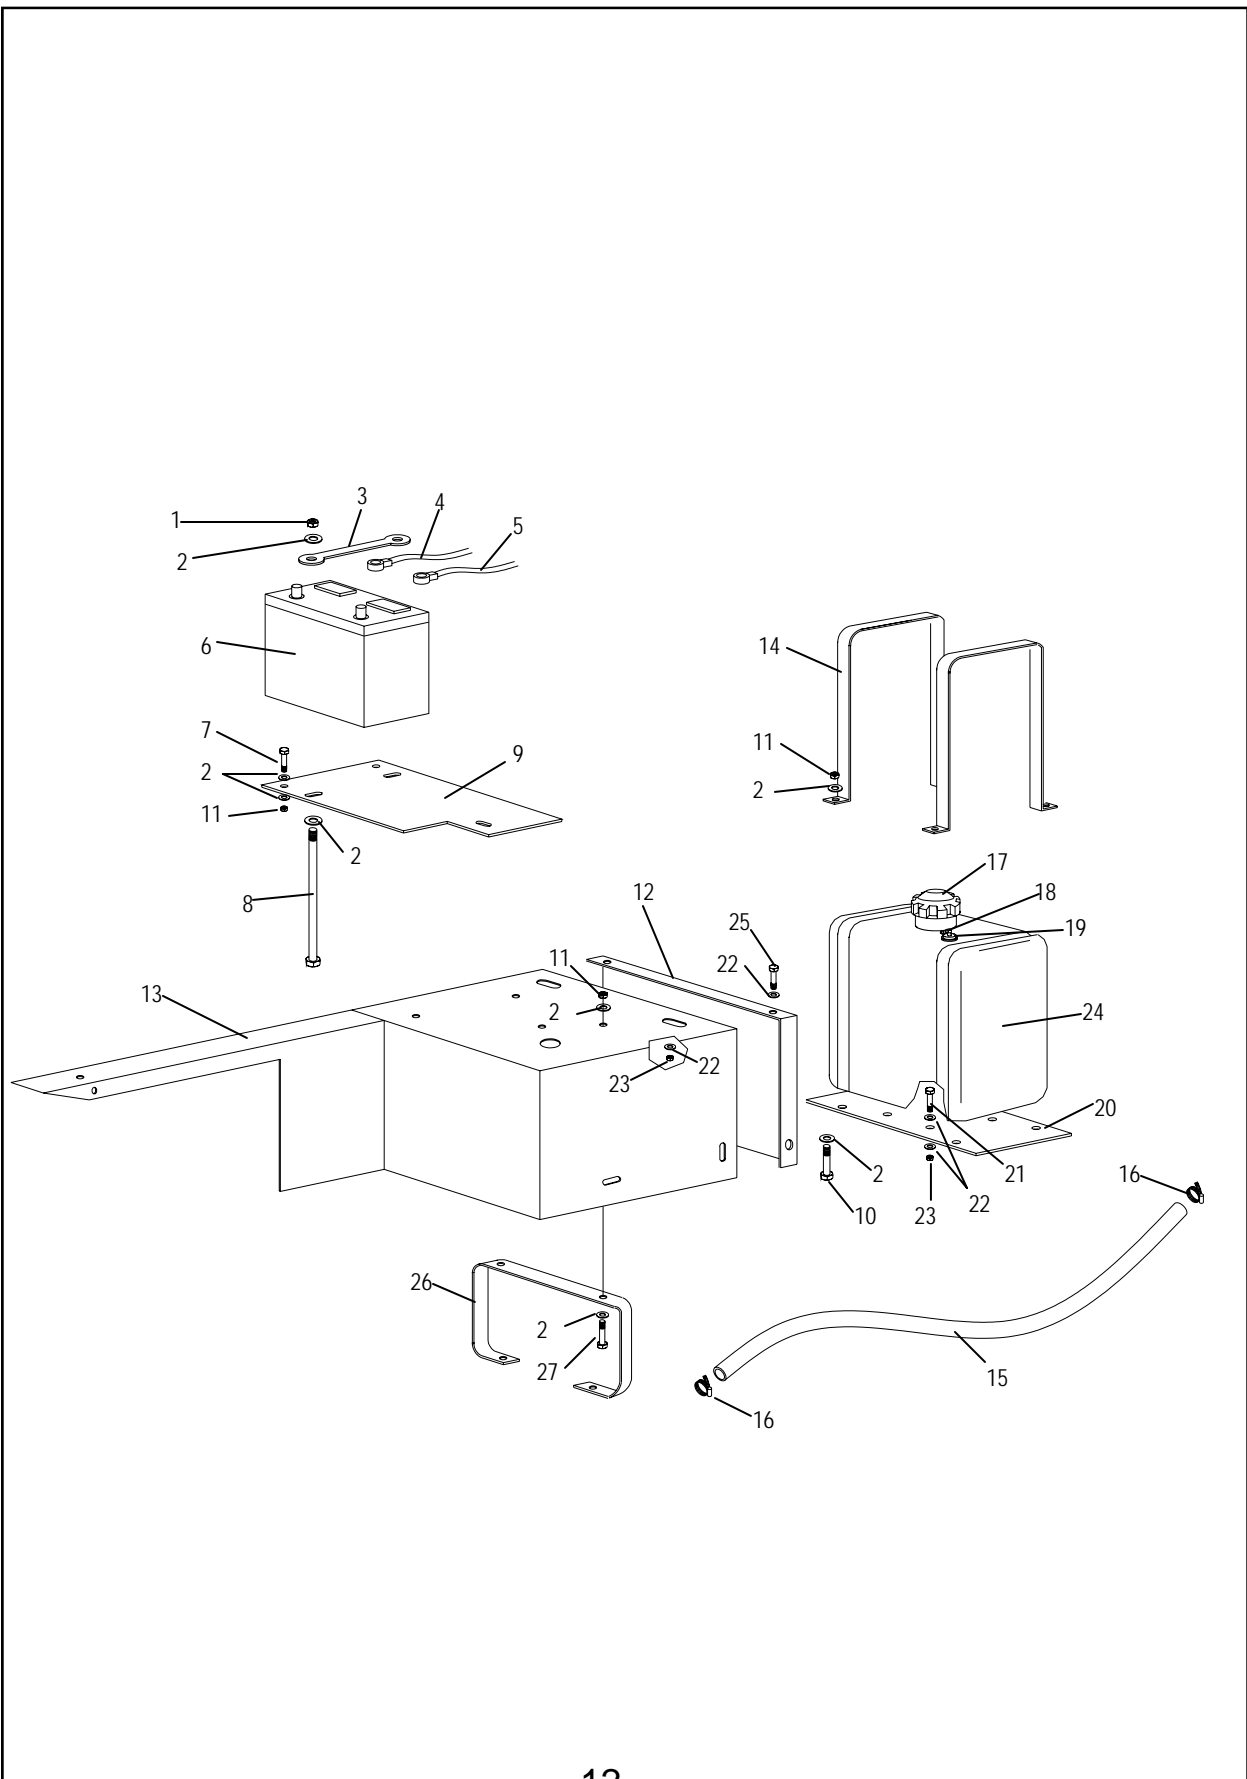

Battery and Fuel

REF. NO.	PART NO.	QTY.	DESCRIPTION
1	44621	2	Whiz Nut 3/8"
2	15830	17	Flatwasher 3/8"
3	200101	1	Battery Hold Down
4	04202100	1	Battery Cable
5	04202000	1	Ground Cable
6	04202200	1	Battery
7	20034	3	HHCS 3/8" x 1" G5
8	44726	2	CB 3/8"-16 x 8" G5
9	04205200	1	Battery Mounting Plate
10		2	CB 5/16"-18 x 1" G5 (Front)
		2	CB 5/16"-18 x 1-3/4" G5 (Rear)
11	06529600	10	Lock Nut 3/8"-16
12	09270900	1	Plate
13	09270700	1	Belt Guard Weldment
14		2	Fuel Tank Strap
15	021134	60 in	Fuel Hose 1/4" ID
16	032045	2	Hose Clamp
17		1	Fuel Cap
18	047614	1	Tank, Fitting
19	050246	1	Tank, Fitting Bushing
20		1	Tank Mounting Plate
21	1161010	4	HHCS 5/16"-18 x 1" G5
22	20568	8	Flatwasher 5/16"
23	446	4	Lock Nut 5/16"-18
24		1	Fuel tank 6 Gallon
25	1161006	4	HHCS 5/16"-18 x 3/4" G5
26	09270800	1	Belt Guard Stand
27		2	CB 3/8"-16 x 1-1/4" G5