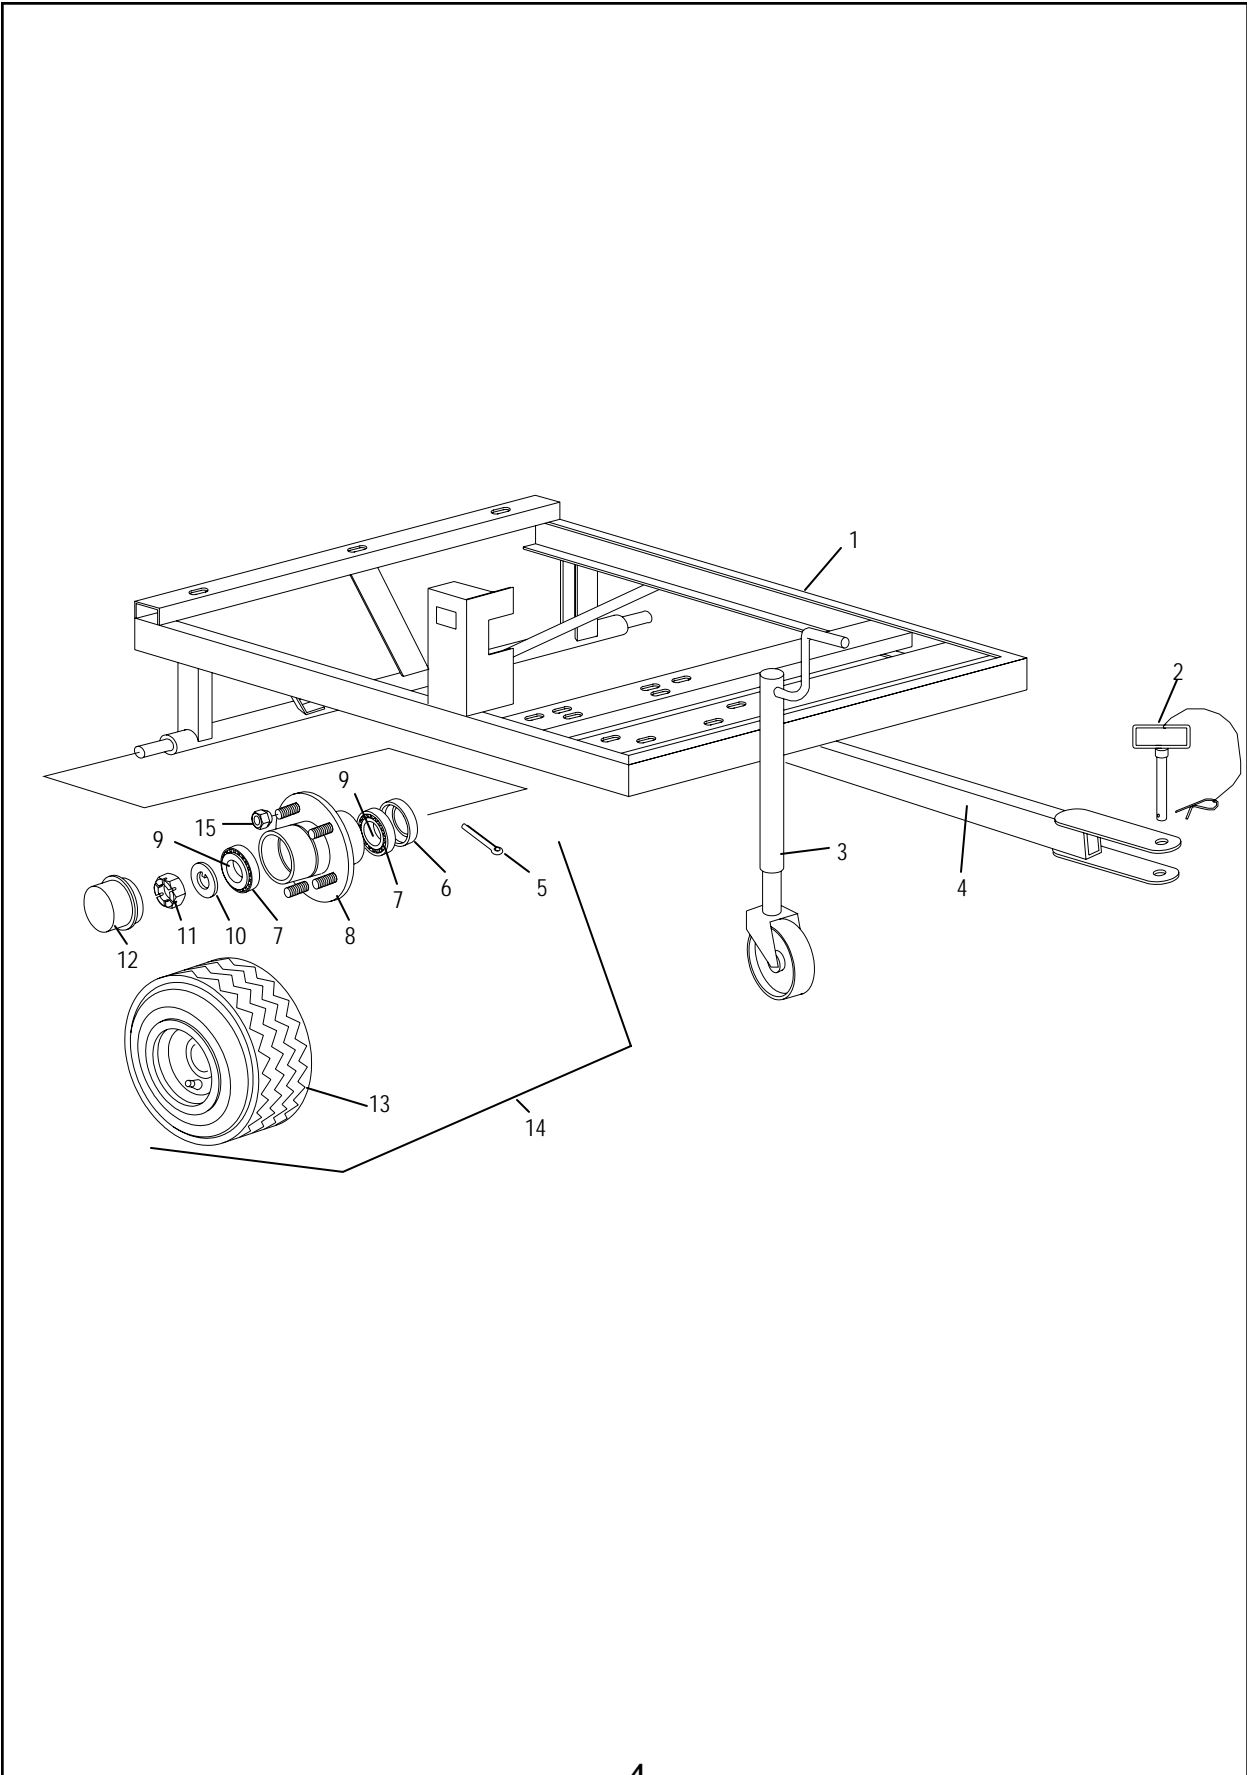

078601

077710

Decals

Trailer Frame and Wheels

REF. NO.	PART NO.	QTY.	DESCRIPTION
1	09270600	1	Trailer Weldment
2	09200100	1	Hitch Pin
3	50022588	1	Jack
4	04200200	1	Tongue Weldment
5	20166	1	Cotter Pin 1/8" x 1-1/4"
6	50022632	1	Seal
7	170	2	Bearing Cup L44610
8	50022631	1	Hub
9	22	2	Bearing Cone L44643
10	50019662	1	Keyed Washer 3/4"
11	120	1	Castle Nut 3/4"-16
12	50022633	1	Dust Cap
13	50019920	1	Tire and Wheel Assembly (Highway)
14	50022095	1	Hub Assembly

Hopper

REF. NO.	PART NO.	QTY.	DESCRIPTION
1	04204500	1	Grid Weldment
2	04204400	1	Single Screen
3	20011	2	HHCS 5/16"-16 x 1-1/2" G5
4	20568	10	Flatwasher 5/16"
5	04204600	2	Screen Door Spacer
6	446	6	Lock Nut 5/16"-16
7	15829	3	Flatwasher 1/2"
8	04204900	2	Filter Door Linkage
9	04205500	1	Screen Door Weldment
10	04204700	1	Filter Door Latch—Right Hand
	04204800	1	Filter Door Latch—Left Hand
11	01330300	2	Clevis Pin
12	06117100	4	Machine Screw .31"-18 x 1"
13	44094	3	HHCS 1/2"-13 x 1-1/4" G5
14		A/R	Gasket Material for Hopper Door
15	15554	3	Lock Nut 1/2"-13
16	04203800	2	Hopper Brace
17	04203000	1	Hopper
18	21020406	2	Cotter Pin .12 x .75
19	04204100	2	Spring
20	04204200	4	1/4" Quick Link
21	04203100	1	Hopper Door Weldment
22	20034	4	HHCS 3/8"-16 x 1" G5
23	15830	6	Flatwasher 3/8"
24	06529600	4	Lock Nut 3/8"-16

Scoop

REF. NO.	PART NO.	QTY.	DESCRIPTION
1	042003300	1	Stabilizer Brace
2	1161212	1	HHCS 3/8"-16 x 1-1/4"
3	15830	3	Flatwasher 3/8"
4	04200900	1	Scoop Side Cover
5	04200800	1	Scoop Weldment
6	8151600	1	Hex Nut 1/2"-13
7	15829	1	Flatwasher 1/2"
8	04202900	A/R	Flex Hose
9	06943500	2	Clamp, Hose 13"
10	04205800	1	J-Bolt
11	06529600	1	3/8"-16
12	20034	18	HHCS 3/8"-16 x 1" G5
13	04203700	2	End Bolting Strip
14	04205600	2	Flex Skirt End Cap
15	06536400	1	Lock Nut 7/16"-14
16	04203500	1	Flex Skirt -Front
	04205700	1	Flex Skirt - Rear
17	04204200	1	Scoop Lift Weldment
18	44614	1	HHCS 7/16"-14 x 1-1/4" G5
19	04201000	1	Retainer Strip
20	44618	2	Flatwasher 1/2"
21	04205000	1	10 Link 1/4" Chain