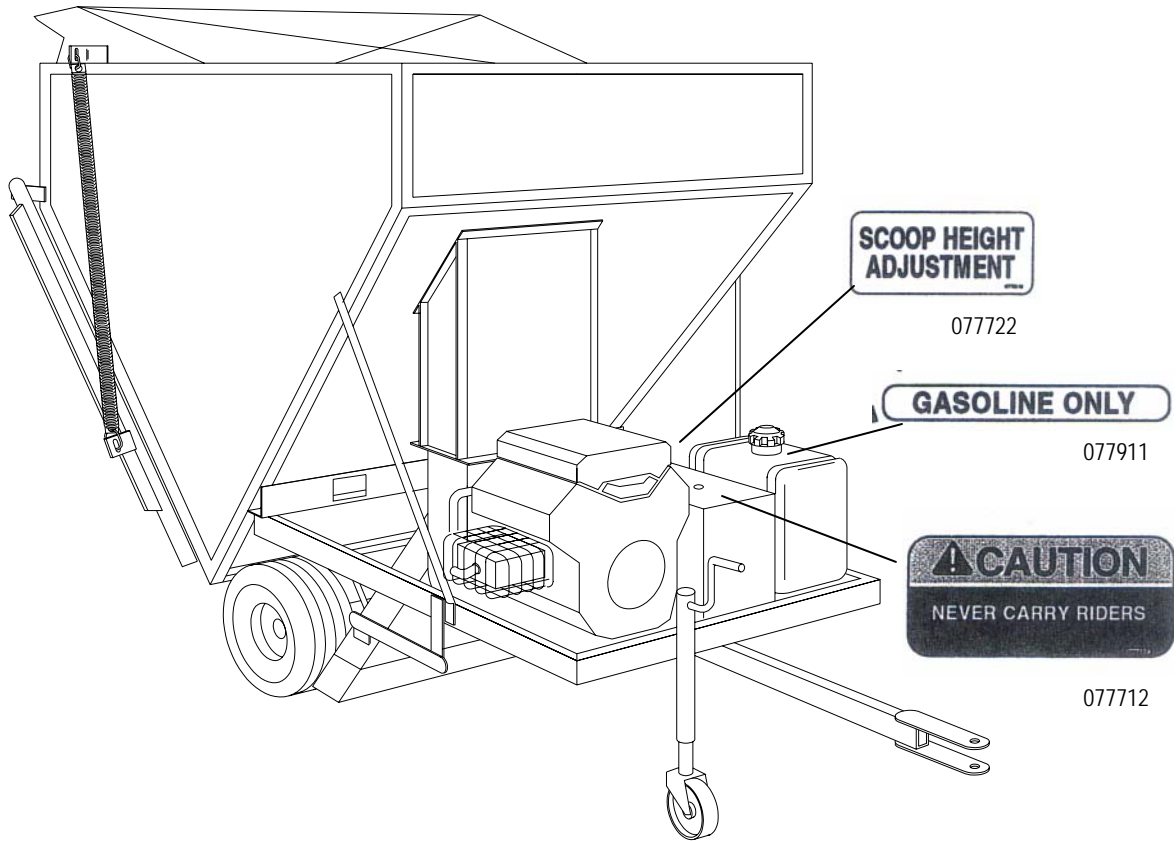

Pro Vac 1060

Parts Manual

Locke Turf

307 Highway 52E, Opp, Alabama, 36467, (334) 493-1300

Pro Vac 1060

Table of Contents

CONTENTS	PAGE
Decals	2-3
Trailer Frame and Wheels	5
Hopper	7
Scoop	9
Engine and Drive	11
Battery and Fuel	13

HHCS - Hex Head Cap screw
CB - Carriage Bolt
HSHSS- Hex Socket Head Set Screw

077710

**USE DUST FILTERS
ON DRY SURFACE ONLY**

077720

077711

**IMPORTANT
CLEAN AIR FILTER DAILY
CHECK OIL DAILY**

077726

077730

078601

077710

Decals

Trailer Frame and Wheels

REF. NO.	PART NO.	QTY.	DESCRIPTION
1	09270600	1	Trailer Weldment
2	09200100	1	Hitch Pin
3	50022588	1	Jack
4	04200200	1	Tongue Weldment
5	20166	1	Cotter Pin 1/8" x 1-1/4"
6	50022632	1	Seal
7	170	2	Bearing Cup L44610
8	50022631	1	Hub
9	22	2	Bearing Cone L44643
10	50019662	1	Keyed Washer 3/4"
11	120	1	Castle Nut 3/4"-16
12	50022633	1	Dust Cap
13	50019920	1	Tire and Wheel Assembly (Highway)
14	50022095	1	Hub Assembly